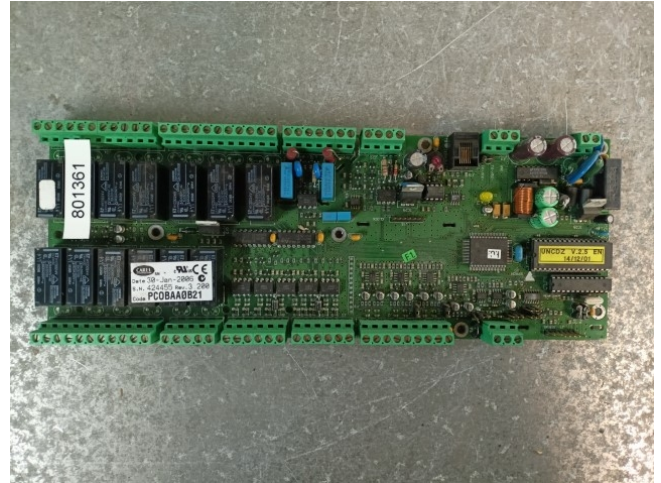

Carel PCOBAA0B21

Specifications

Marque	Carel
Type	PCOBAA0B21
Spec.	Module
Stock	2

Description

Used Carel PCOBAA0B21

Used Carel PCOBAA0B21 print / module. De-installed